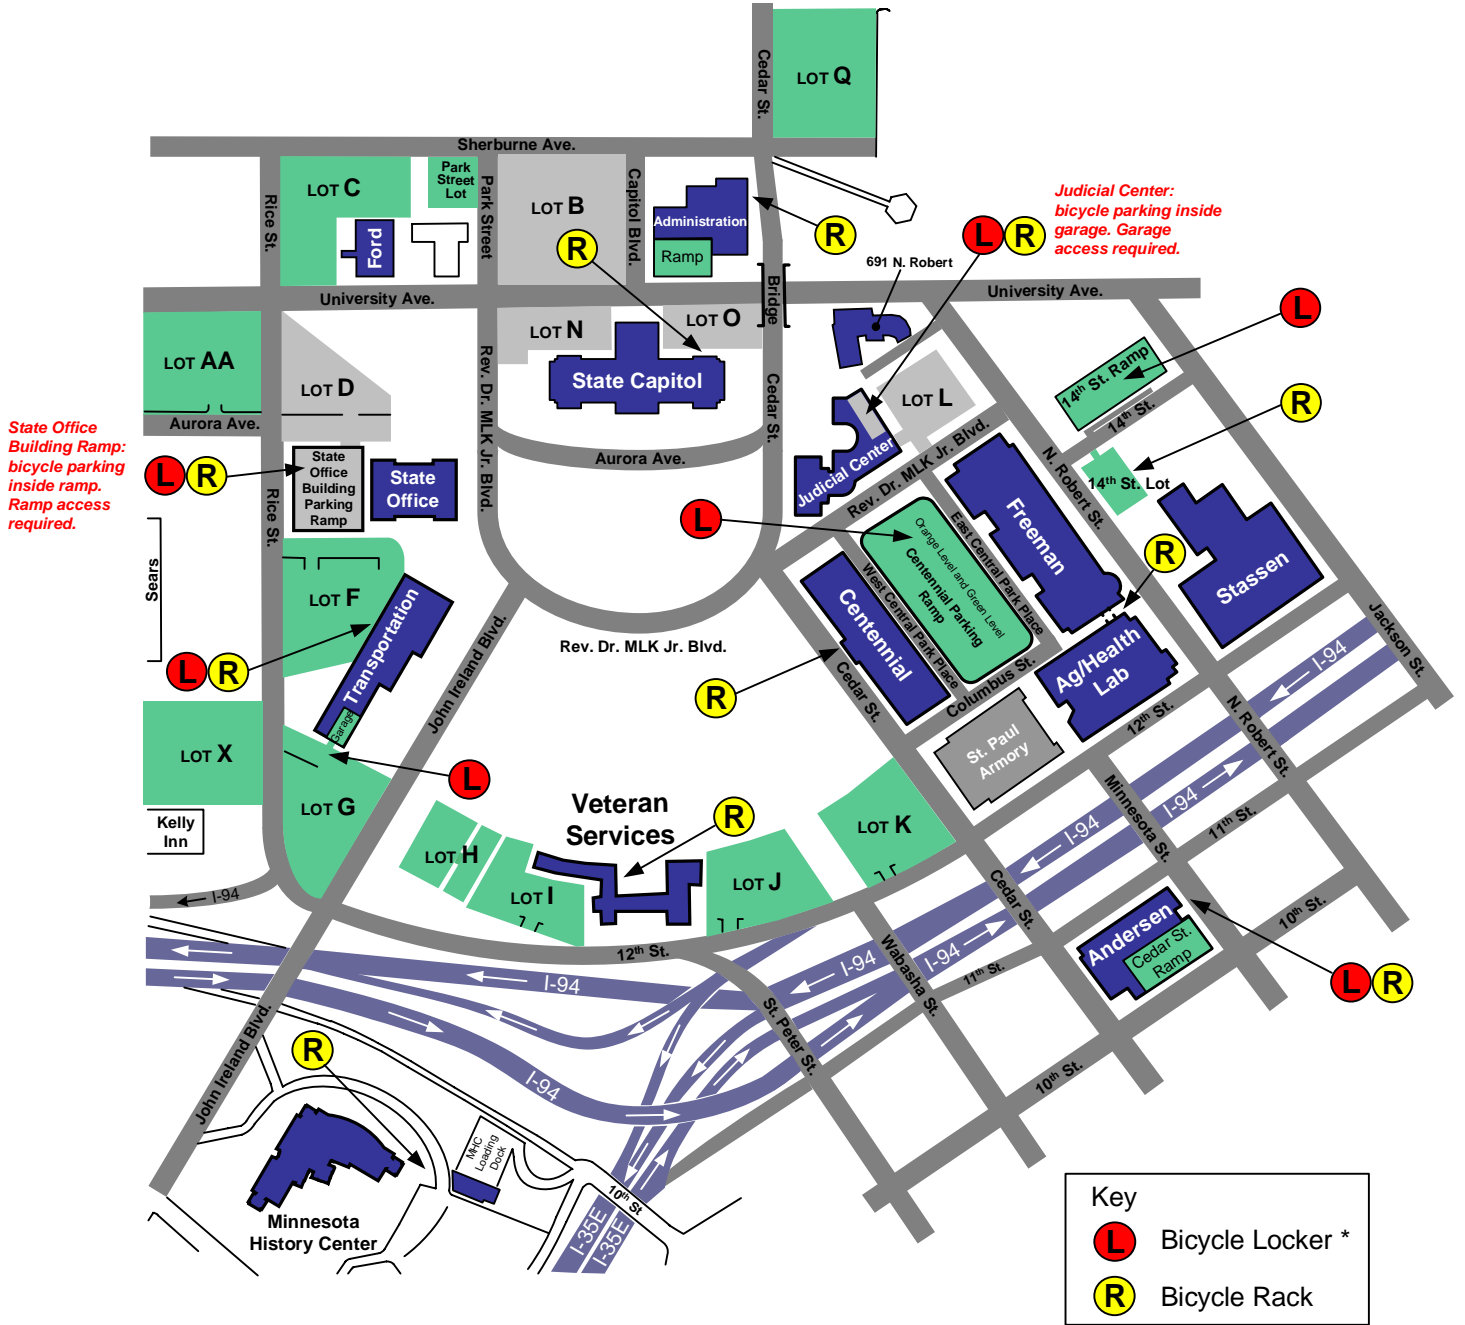

State of Minnesota
Plant Management Division
Capitol Complex Maps

www.admin.state.mn.us/pmd

State Office Building Ramp: bicycle parking inside ramp. Ramp access required.

Judicial Center: bicycle parking inside garage. Garage access required.

* Bicycle Lockers are available only to Capitol Complex State employees and are issued on a contract basis by Plant Management Division

06-235-3-bp